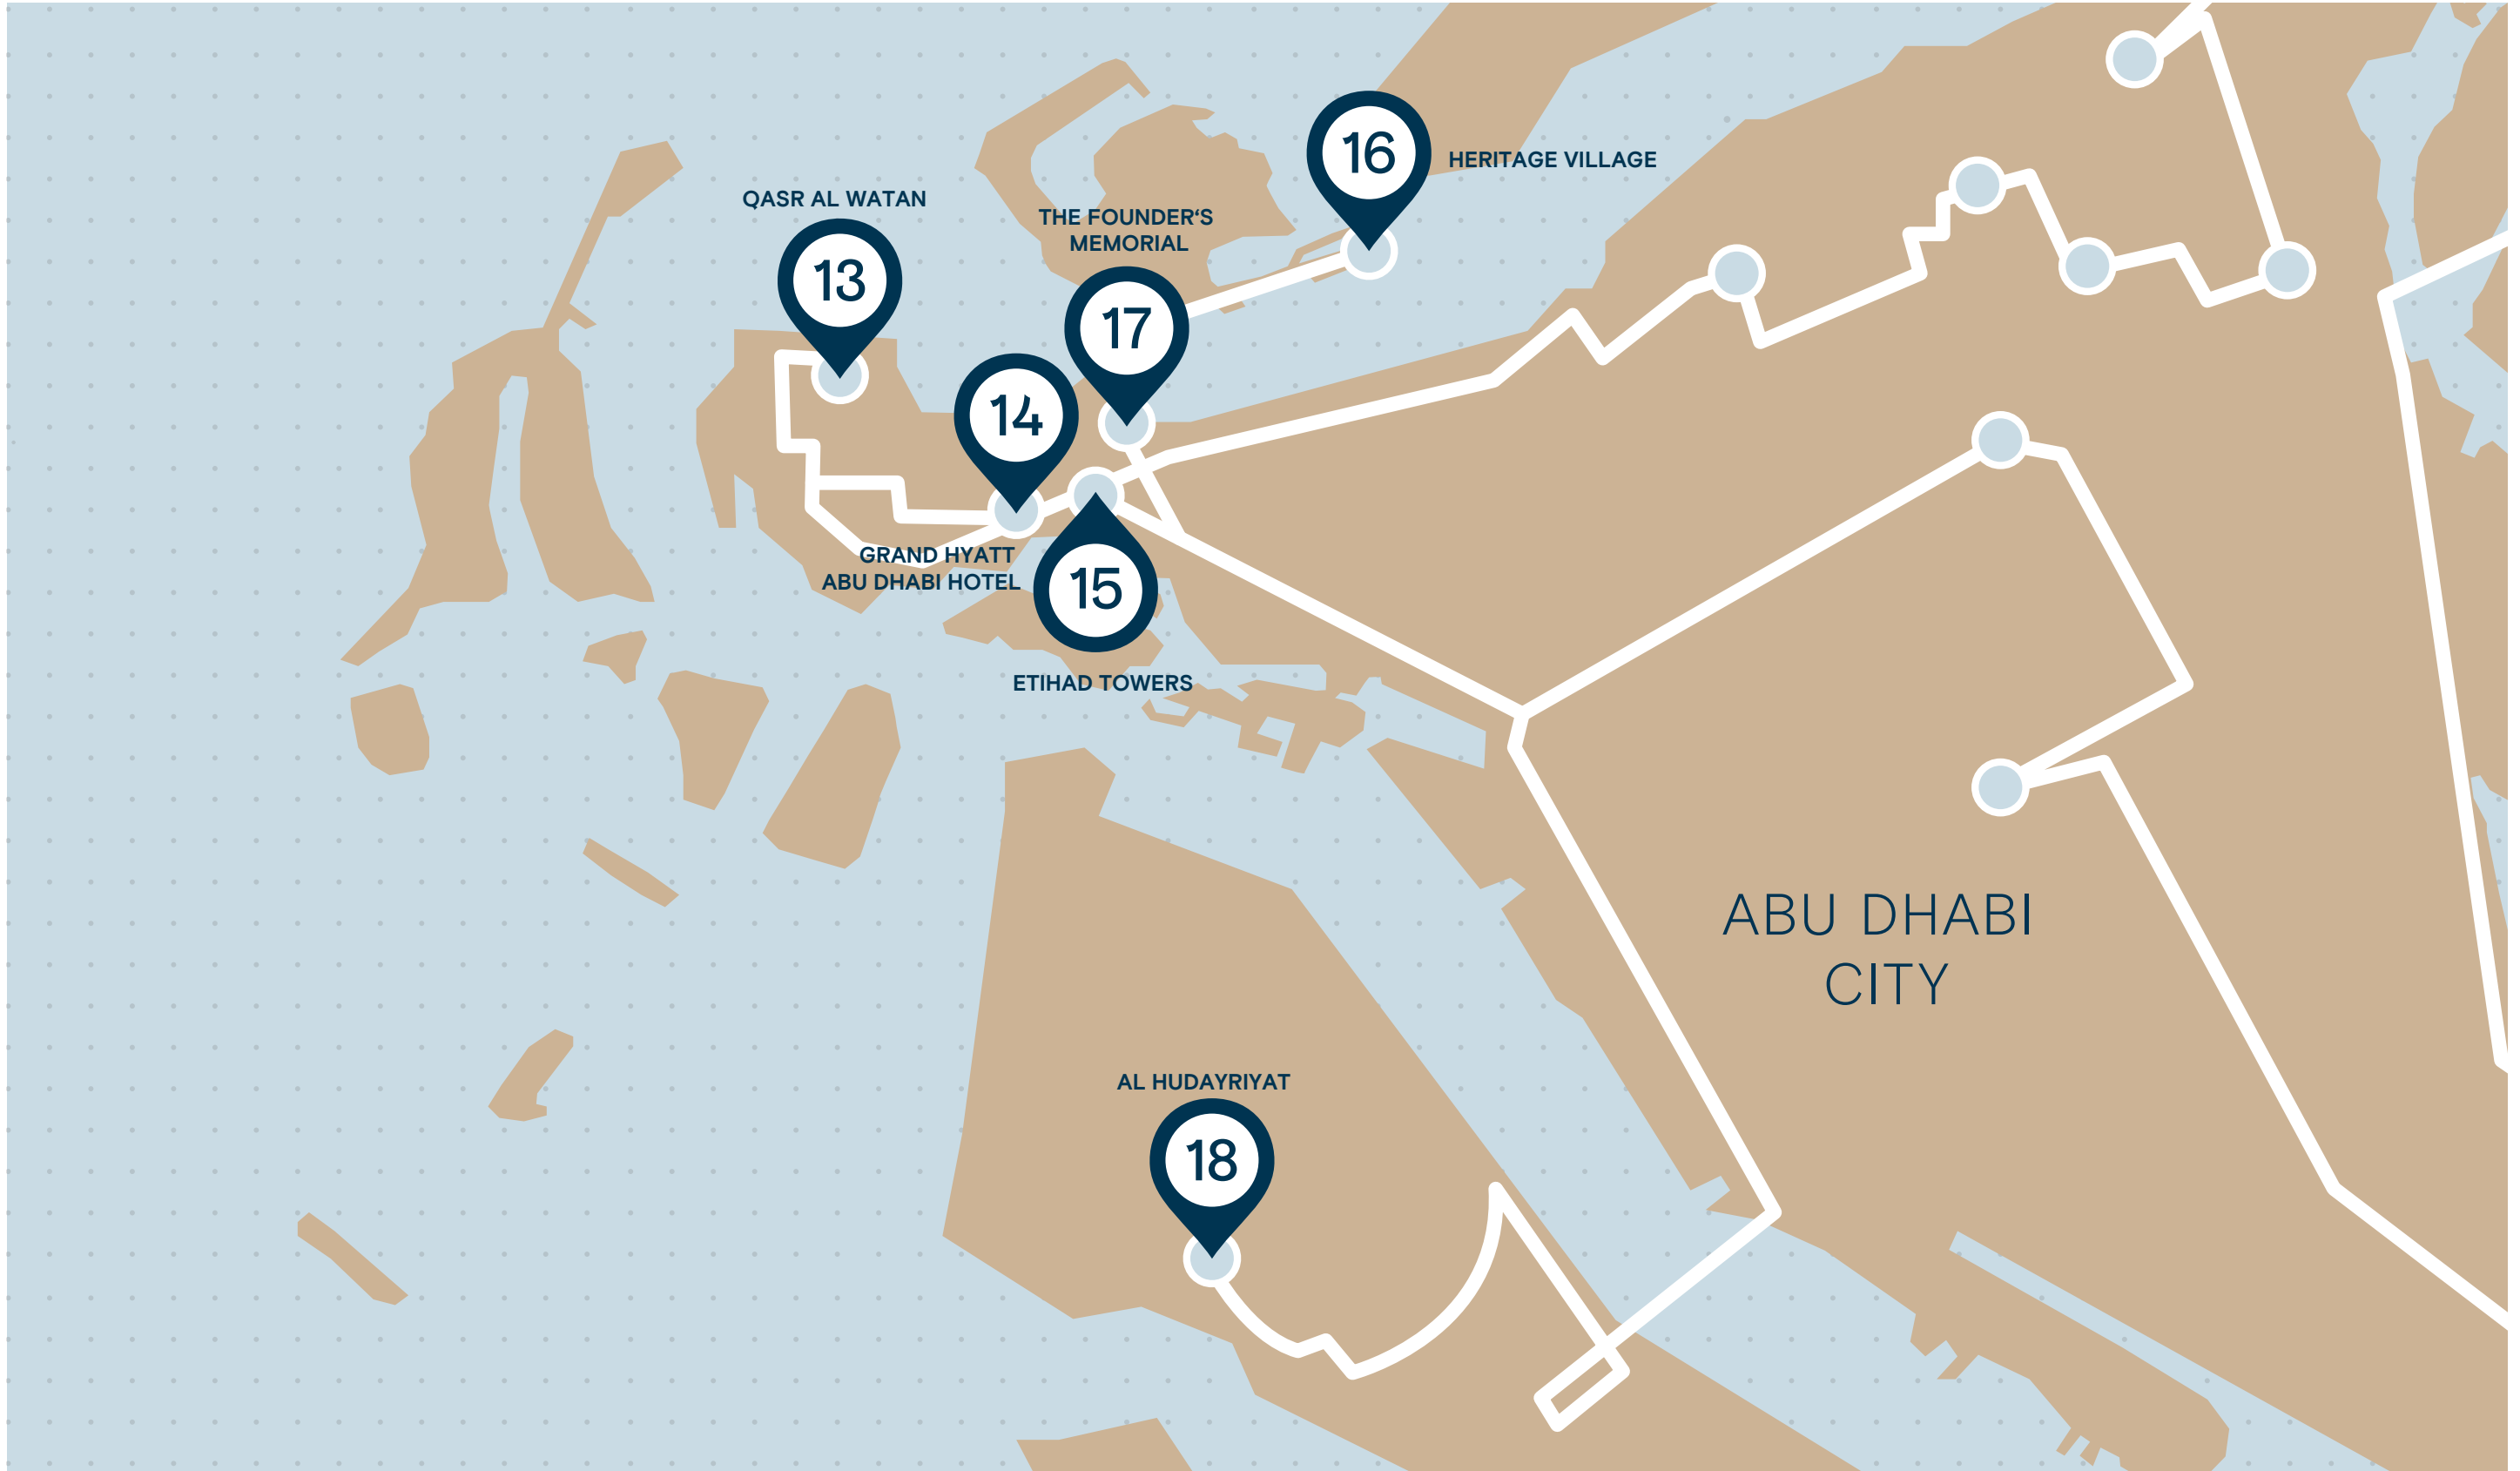

ROUTE B1

- 14 Grand Hyatt Abu Dhabi Hotel
- 15 Etihad Towers
- 16 Heritage Village
- 17 The Founder's Memorial / Emirates Palace
- 18 Qasr Al Watan - [Connecting Stop]
- 19 Al Hudayriyat Island

ROUTE B2

ROUTE E

- 25 Hotel Fairmont Bab Al Bahr
- 26 Shangri-La Hotel
- 27 Al Qana
- 38 The Ritz-Carlton Abu Dhabi, Grand Canal
- 22 Sheikh Zayed Grand Mosque - [Connecting Stop]
- 29 Al Forsan International Sports Resort

Find thrills

Find culture

Find comfort

experience abu dhabi / ROUTE B1

ROUTE B1

Bus Number	14 Grand Hyatt Abu Dhabi Hotel		15 Etihad Towers		16 Heritage Village		17 Emirates palace / The Founder's Memorial		13 Qasr Al Watan Connects Routes A2, B1 & B2		18 Al Hudaayriyat Island	
	Arrival	Departure	Arrival	Departure	Arrival	Departure	Arrival	Departure	Arrival	Departure	Arrival	Departure
5	9:00	9:05	9:10	9:15	9:25	9:30	9:45	9:50	9:55	10:00	10:20	10:25
5	11:30	11:35	11:40	11:45	11:55	12:00	12:15	12:20	12:25	12:30	12:50	12:55
5	15:00	15:05	15:10	15:15	15:25	15:30	15:45	15:50	15:55	16:00	16:20	16:25

Bus Number	18 Al Hudaayriyat Island		13 Qasr Al Watan Connects Routes A2, B1 & B2		17 Emirates palace / The Founder's Memorial		16 Heritage Village		15 Etihad Towers		14 Grand Hyatt Abu Dhabi Hotel	
	Arrival	Departure	Arrival	Departure	Arrival	Departure	Arrival	Departure	Arrival	Departure	Arrival	Departure
5	10:25	10:30	10:50	10:30	10:35	10:40	10:55	11:00	11:15	11:20	11:30	11:35
5	12:55	13:00	13:20	13:00	13:05	13:10	13:25	13:30	13:45	13:50	14:00	14:05
5	16:25	16:30	16:50	16:30	16:35	16:40	16:55	17:00	17:15	17:20	17:30	17:35