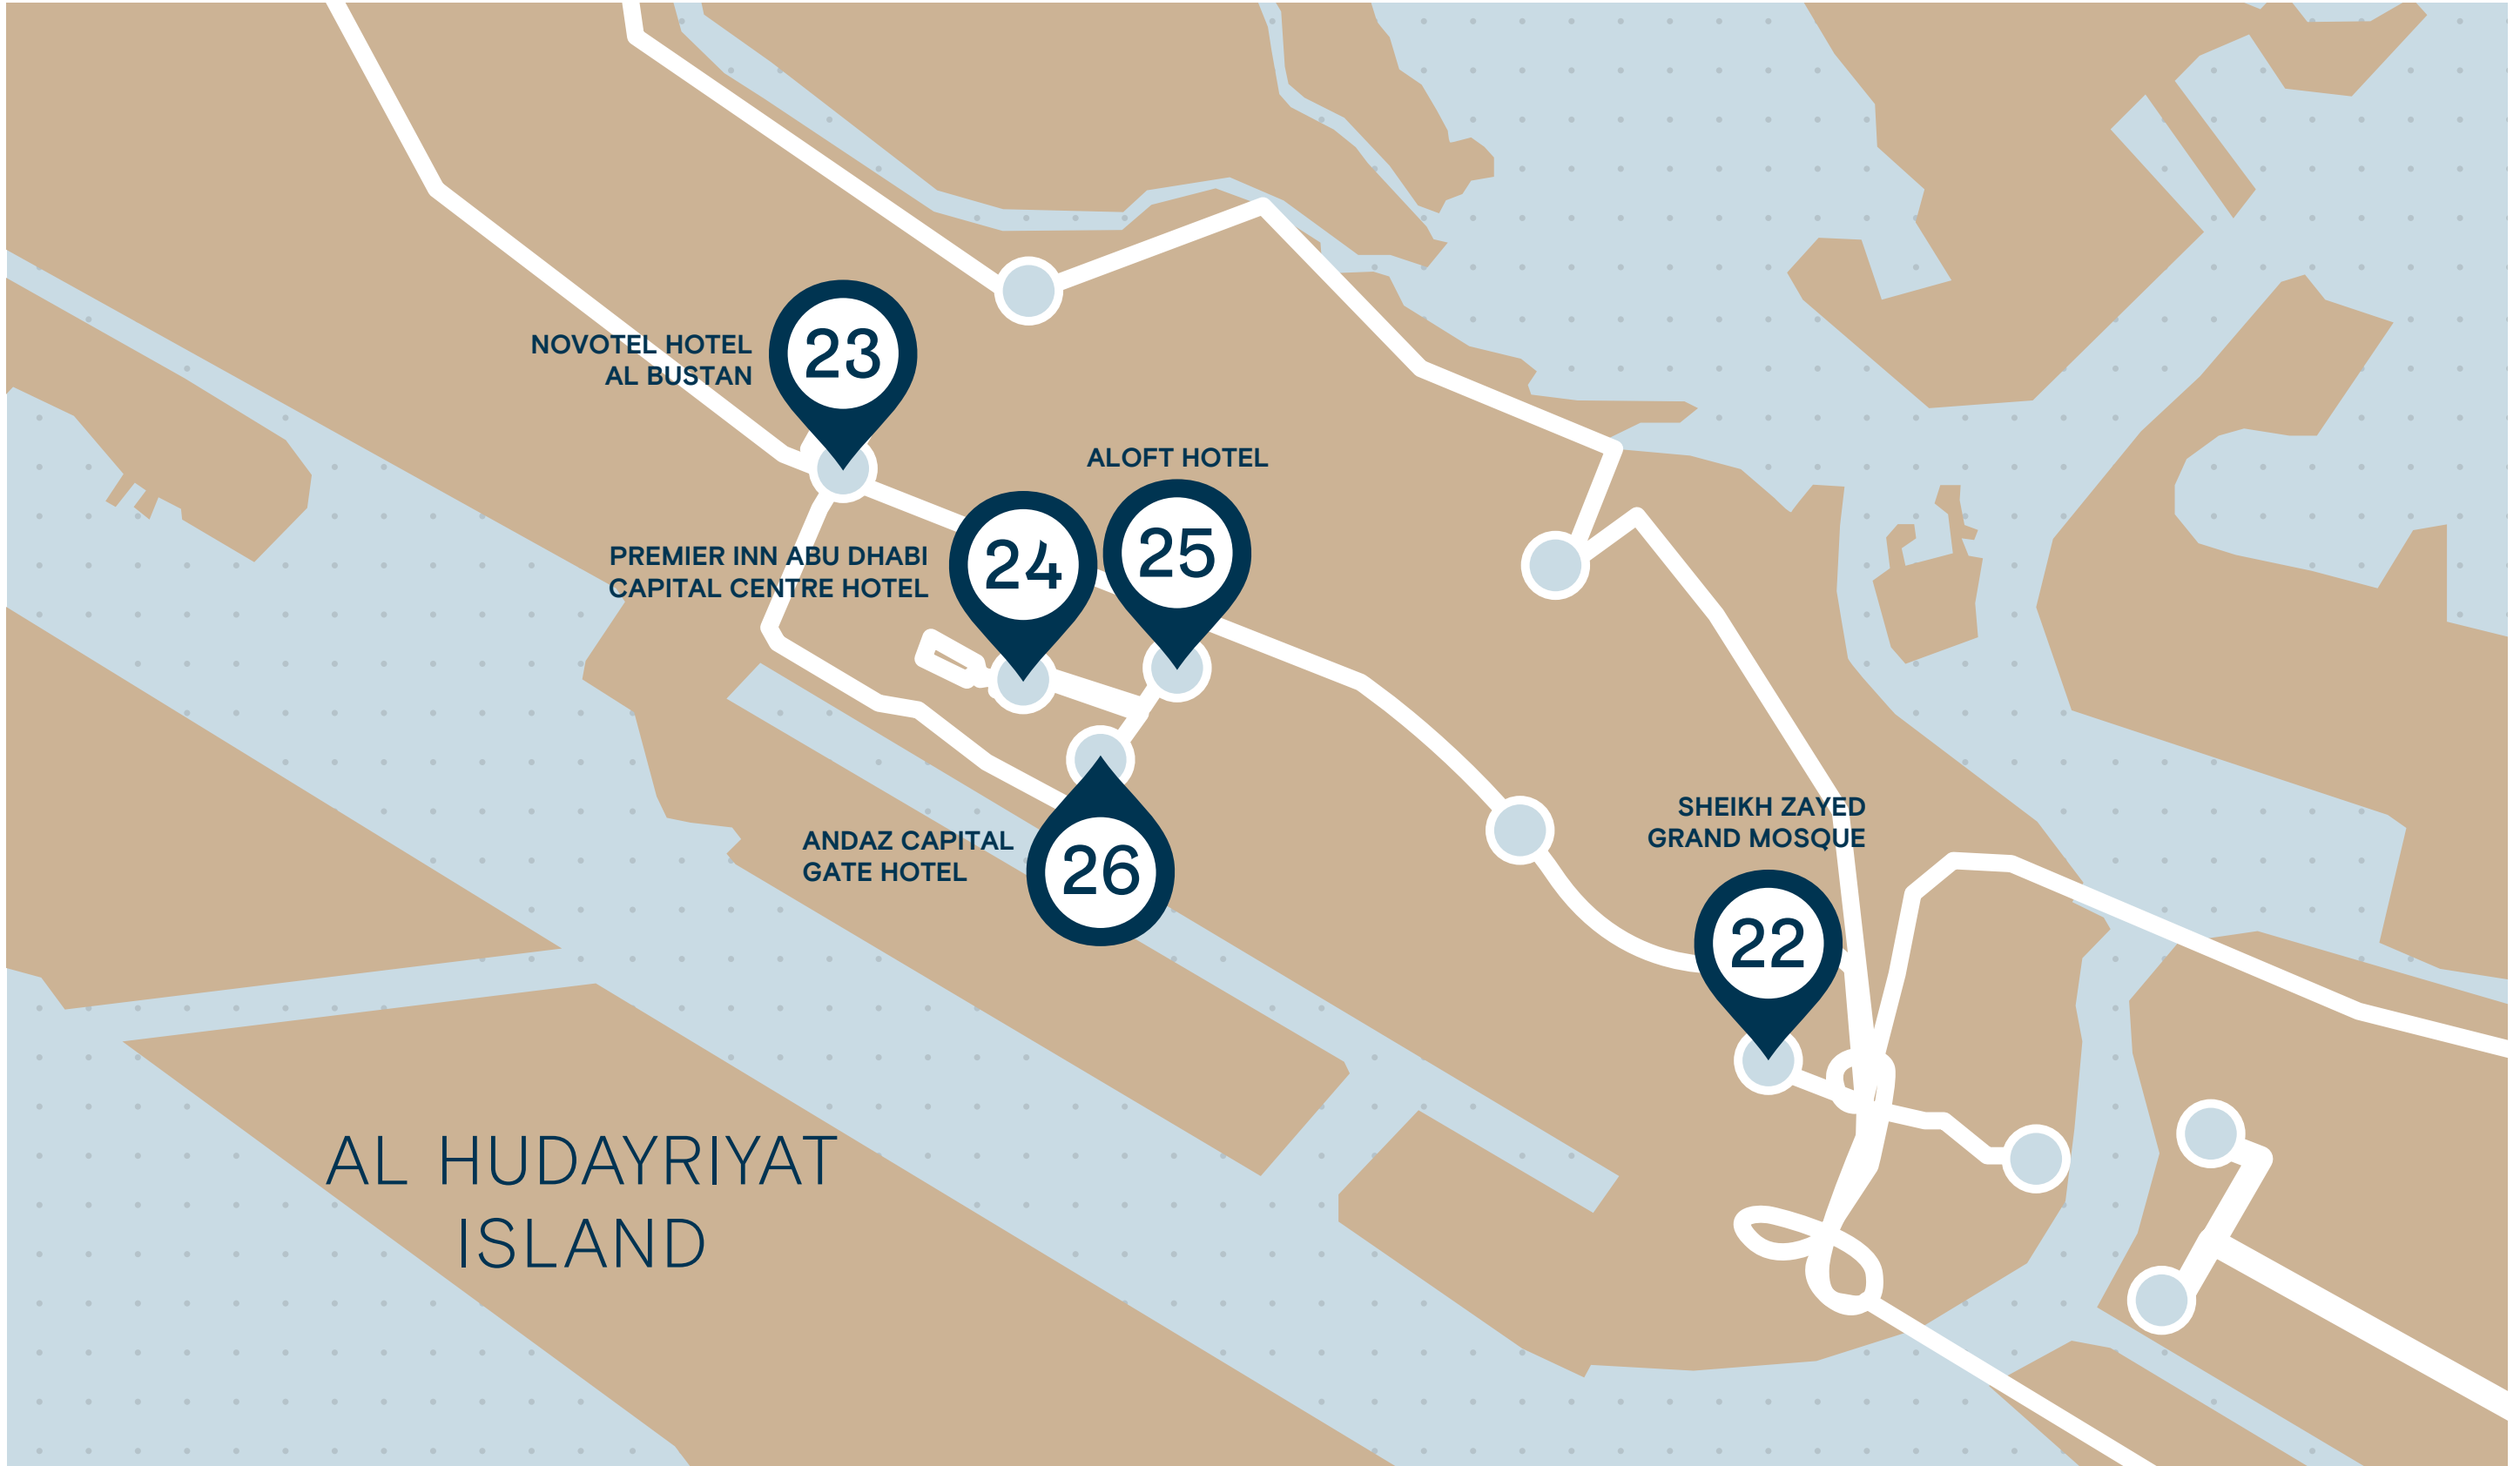

Find thrills

Find culture

Find comfort

experience abu dhabi / ROUTE B3

ROUTE B3

Bus Number	23 Novotel Hotel Al Bustan		24 Premier Inn Abu Dhabi Capital Centre Hotel		25 Aloft Hotel		26 Andaz Capital Gate Hotel		22 Sheikh Zayed Grand Mosque Connects Routes B2, B3, C & E	
	Arrival	Departure	Arrival	Departure	Arrival	Departure	Arrival	Departure	Arrival	Departure
7	9:00	9:05	9:15	9:20	9:25	9:30	9:35	9:40	9:55	10:00
7	11:00	11:05	11:15	11:20	11:25	11:30	11:35	11:40	11:55	12:00
7	13:00	13:05	13:15	13:20	13:25	13:30	13:35	13:40	13:55	14:00
7	16:00	16:05	16:15	16:20	16:25	16:30	16:35	16:40	16:55	17:00

Bus Number	22 Sheikh Zayed Grand Mosque Connects Routes B2, B3, C & E		26 Andaz Capital Gate Hotel		25 Aloft Hotel		24 Premier Inn Abu Dhabi Capital Centre Hotel		23 Abu Dhabi Airport	
	Arrival	Departure	Arrival	Departure	Arrival	Departure	Arrival	Departure	Arrival	Departure
7	9:55	10:00	10:15	10:20	10:25	10:30	10:35	10:40	10:50	10:55
7	11:55	12:00	12:15	12:20	12:25	12:30	12:35	12:40	12:50	12:55
7	13:55	14:00	14:15	14:20	14:25	14:30	14:35	14:40	14:50	14:55
7	16:55	17:00	17:15	17:20	17:25	17:30	17:35	17:40	17:50	17:55

Find thrills

Find culture

Find comfort

experience abu dhabi / ROUTE C

ROUTE C

Bus Number	27 Abu Dhabi Airport Connects Routes C & D		22 Sheikh Zayed Grand Mosque Connects Routes B2, B3, C & E		28 Andalus Al Seef Resort		29 Eastern Mangrove		30 Galleria Mall	
	Arrival	Departure	Arrival	Departure	Arrival	Departure	Arrival	Departure	Arrival	Departure
8	9:00	9:05	9:30	9:35	9:45	9:50	9:55	10:00	10:20	10:25
8	12:00	12:05	12:30	12:35	12:45	12:50	12:55	13:00	13:20	13:25
8	16:00	16:05	16:30	16:35	16:45	16:50	16:55	17:00	17:20	17:25
8	19:00	19:05	19:30	19:35	19:45	19:50	19:55	20:00	20:20	20:25