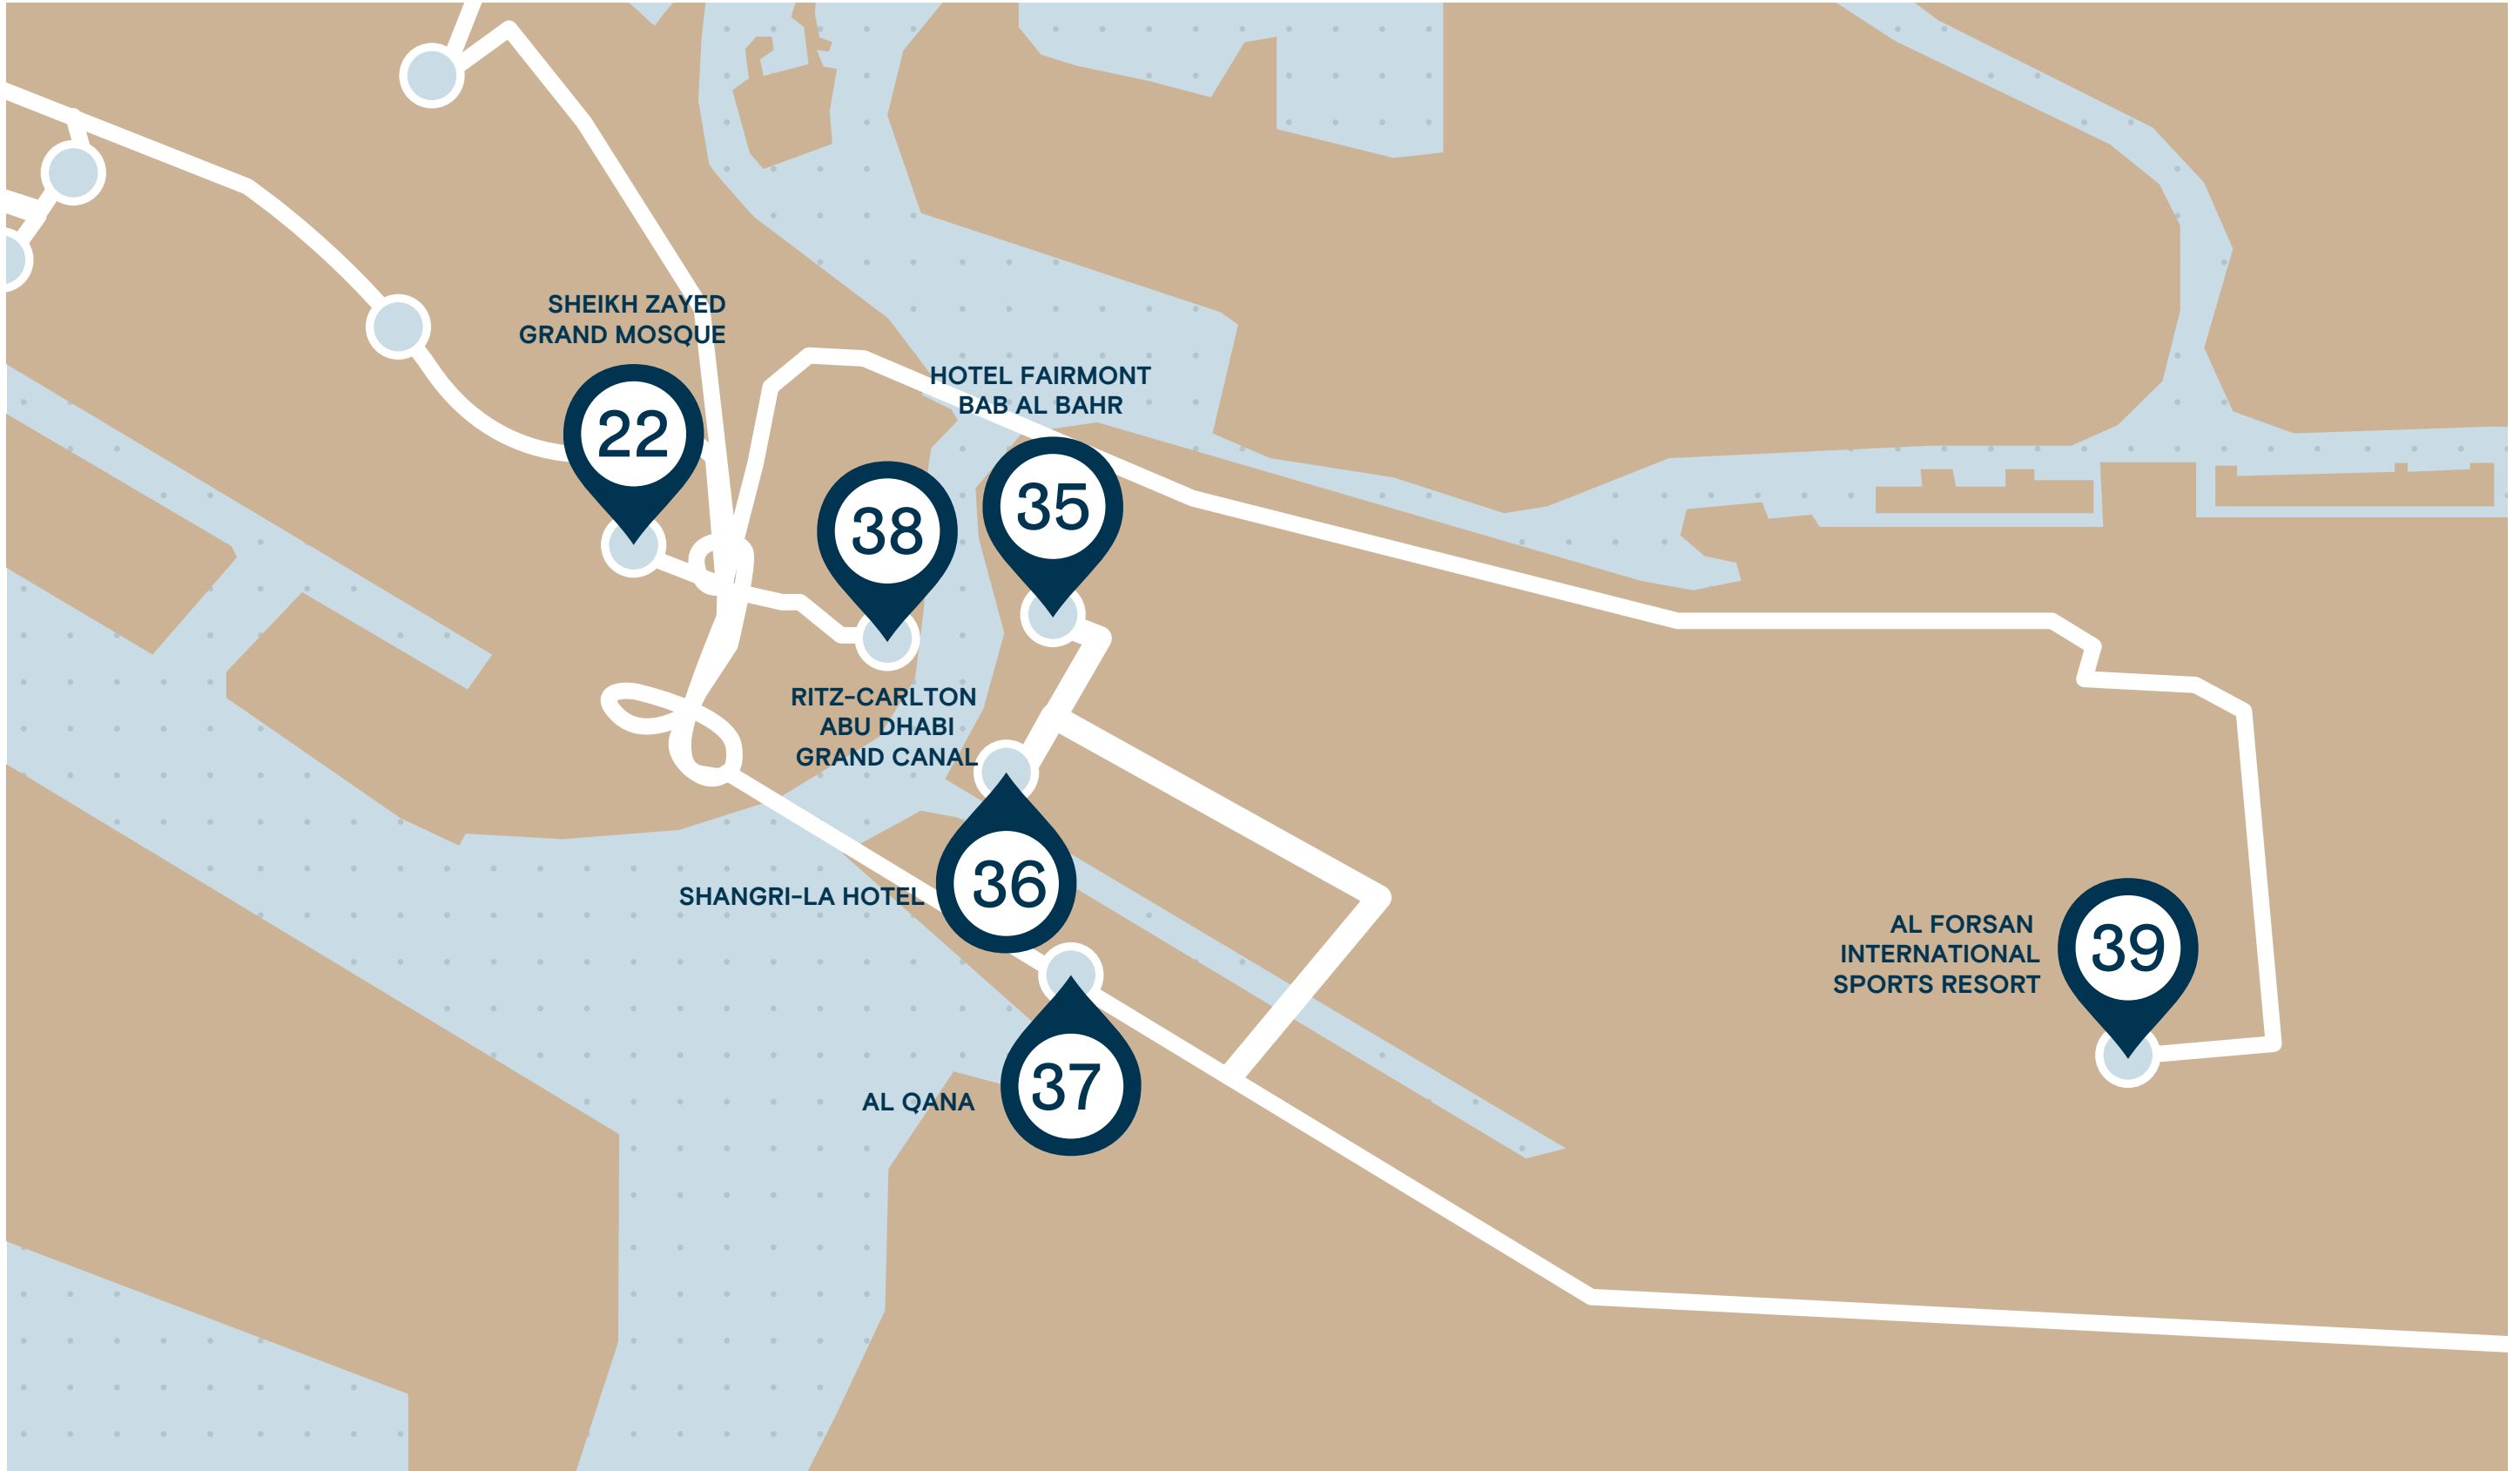

Find thrills

Find culture

Find comfort

ROUTE E

Bus Number	35 Hotel Fairmont Bab Al Bahr		36 Shangri-La Hotel		37 Al Qana		38 The Ritz-Carlton Abu Dhabi, Grand Canal		22 Sheikh Zayed Grand Mosque Connects Routes B2, B3, C & E		39 Al Forsan International Sports Resort	
	Arrival	Departure	Arrival	Departure	Arrival	Departure	Arrival	Departure	Arrival	Departure	Arrival	Departure
11	10:00	10:05	10:10	10:15	10:25	10:30	10:45	10:50	10:55	11:00	11:20	11:25
11	13:00	13:05	13:10	13:15	13:25	13:30	13:45	13:50	13:55	14:00	14:20	14:25
11	16:00	16:05	16:10	16:15	16:25	16:30	16:45	16:50	16:55	17:00	17:20	17:25

Bus Number	39 Al Forsan International Sports Resort		22 Sheikh Zayed Grand Mosque Connects Routes B2, B3, C & E		38 The Ritz-Carlton Abu Dhabi, Grand Canal		37 Al Qana		36 Shangri-La Hotel		35 Hotel Fairmont Bab Al Bahr	
	Arrival	Departure	Arrival	Departure	Arrival	Departure	Arrival	Departure	Arrival	Departure	Arrival	Departure
11	11:20	11:25	11:45	11:50	11:55	12:00	12:15	12:20	12:25	12:35	12:40	12:45
11	14:20	14:25	14:45	14:50	14:55	15:00	15:15	15:20	15:25	15:35	15:40	15:45
11	17:20	17:25	17:45	17:50	17:55	18:00	18:15	18:20	18:25	18:35	18:40	18:45