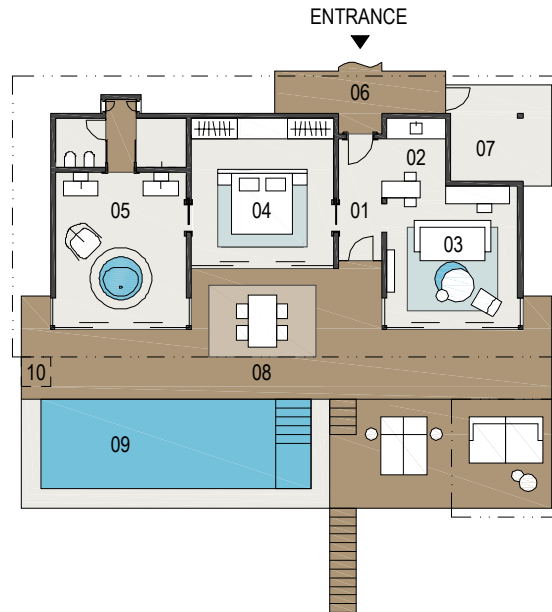

• SUNSET DELUXE WATER POOL VILLA •

Number of Villas: 8
 Layout: 1 Bedroom & 1 Living Room

Ground Floor

INTERIOR AREA

01	Entrance Hall	7m ²
02	Kitchenette with Bar	7m ²
03	Living Room	24m ²
04	Bedroom	27m ²
05	Bathroom	37m ²

EXTERIOR AREA

06	Entry Deck	10m ²
07	Service Room	12m ²
08	Terrace	92m ²
09	Swimming Pool	9,3 m x 3,1 m
10	Outdoor Shower	

Total Interior Area: 102m²

Total Exterior Area: 114m²

Swimming Pool Area: 29m²

TOTAL AREA: 245m²